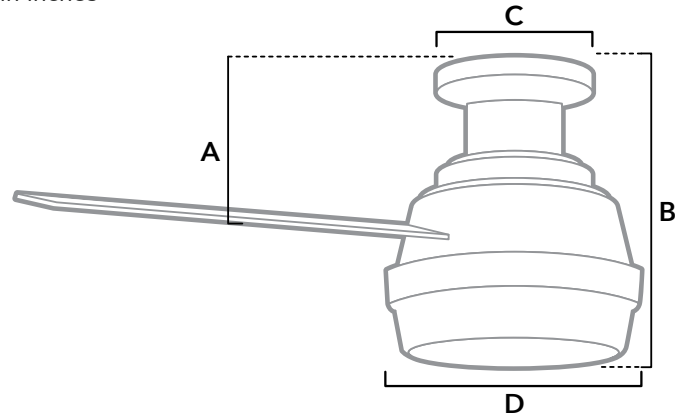

DIMENSIONS

Measured in inches

- A. 8.08
- B. 12.32
- C. 6.69
- D. 11

50399 | Fresh White Body with Washed Oak or Fresh White Blades

ADDITIONAL FINISHES

50400
Matte Black Body with Matte Black or Dark Walnut Blades

FAN SPECIFICATIONS

Motor Type	Reversible	Wire Length	Control Type	Downrod	Location	Blade #	Add'l Sizes
AC	YES	8" Low Profile	Handheld Remote	N/A	Damp	4	52", 60"

AIRFLOW AND LIGHT SPECIFICATIONS

AVG Airflow	Airflow Efficiency	CFM High	Voltage	Bulbs Included	Output Per Bulb	Watts Per Bulb	Bulb Type	Base Type	LED Light Kit	CRI	CCT (Kelvins)	Dimmable
2567	60	3691	120v/60Hz	2	800	9W	LED	E26	Yes	80	3,000	Yes